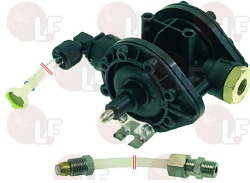

OLIS BN6A047070

OLIS 6A047070

3351028 RELAY SOCKET 94.82 10A 300V

OLIS BN6A047074

OLIS 6A047074

Remote control switches

3351209 CONTACTOR AEG LS05 9A 230V 4Kw
coil 230V 50/60Hz
3 normally open contacts
1 normally closed auxiliary contact

OLIS A0447037

3351211 CONTACTOR AEG LS4K 9A 230V 4Kw
coil 230V 50/60Hz
3 normally open contacts
1 normally closed auxiliary contact

OLIS BN6A047034

OLIS 6A047034

Rinse aid pumps and accessories

3090085 RINSE AID DISPENSER N6 E 05 W4G4Z
 with EPDM diaphragm
 minimum pressure 0.5 bar
 inlet side elbow fitting
 pped with: hose with filter and pressure hose
 with screws
 for Dishwasher (BONNET) INO10 - INO11L - INO14L
 for Dishwasher (MACH) MS351 - MS353 - MS400
 MS451 - MS500
 for Glasswasher/Cupwasher (MACH) MB235LI - MB240LI
 MB510 - MB535 - MB630 - MB920 - MB930 - MGL40

OLIS 6A045900

Solenoid valves

3120005 SOLENOID VALVE 329 220/240V ø 10 mm
 solenoid valve 180° - 220/240V 50/60Hz - max 90°C
 inlet 3/4" - outlet ø 10 mm

OLIS BN3103620

OLIS 3103620

3120007 SOLENOID VALVE 349 220/240V ø 10 mm
 solenoid valve 180° - 220/240V 50/60Hz - max 90°C
 inlet 3/4" - dual outlet ø 10 mm