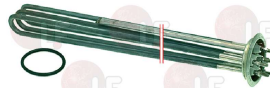

OLIS 30001011/B

3355479 HEATING ELEMENT F/ BOILER 6000W 220/380V
immersed length 460 mm
flange external $\varnothing$ 72 mm
with thermostat probe receptacle $\varnothing$ 7 mm
complete with o-ring $\varnothing$ 67 (3186014)
upon request nut (3528003) and washer (3528004)
for Dishwasher (DIHR) GS100
for Dishwasher (KROMO) K90
for Dishwasher hood type (DIHR) GASTRO11
GASTRO11S
for Dishwasher hood type (KROMO) K100
for Dishwasher hood type (OLIS) OLG11S - OLHT11D