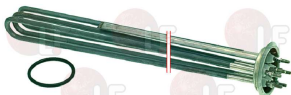

OLIS 30001010

3355480 HEATING ELEMENT F/ BOILER 9000W 220/380V
immersed length 460 mm
flange external $\varnothing$ 72 mm
with thermostat probe receptacle $\varnothing$ 7 mm
complete with o-ring $\varnothing$ 67 (3186014)
upon request nut (3528003) and washer (3528004)
for Dishwasher hood type (DIHR) GASTRO11
GASTRO11S - GASTRO12S - GASTRO1200
GASTRO1200S
for Dishwasher hood type (KROMO) K100 - K120
for Dishwasher hood type (OLIS) OLHT11D

OLIS 30001011

3755037 HEATING ELEMENT FOR WASH TANK 1100W 230V
immersed length 200 mm
width 38 mm
height 30 mm
for Dishwasher (DIHR) TEKNO4
for Dishwasher (KROMO) K40LUX