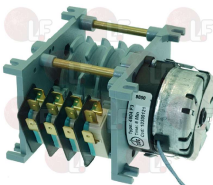

Timers

3322265 CONTROLLER 4904 4 CAMS

cycle 60"/120"/180"
230V 50/60HZ
counter-clockwise rotation
for Dishwasher (DIHR) H6U - 14U - 37U
for Dishwasher (OLIS) OLHT12E
for Dishwasher hood type (DIHR) GASTRO11S
GASTRO12S