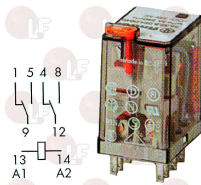

Relays

3351007 MINI RELAY 55.32 10A 240V 50/60Hz
2 switching contacts
manual push-button
for PIZZA SHAPER PF45MTE

OLIS BN6A047070

OLIS 6A047070

3351028 RELAY SOCKET 94.82 10A 300V