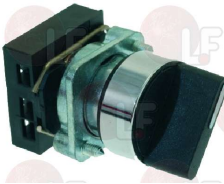

3057298 SWITCH 0-1 POSITIONS

for Dishwasher (DIHR) GS100
for Dishwasher conveyor type (DIHR) AX250 - AX300
AX300LC
for Pan/utensilwashing machines (DIHR) LP2 - LP3
LP4