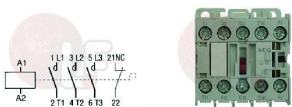

OLIS BN6A047070

OLIS 6A047070

3351028 RELAY SOCKET 94.82 10A 300V

OLIS BN6A047074

OLIS 6A047074

Remote control switches

3351209 CONTACTOR AEG LS05 9A 230V 4Kw
coil 230V 50/60Hz
3 normally open contacts
1 normally closed auxiliary contact